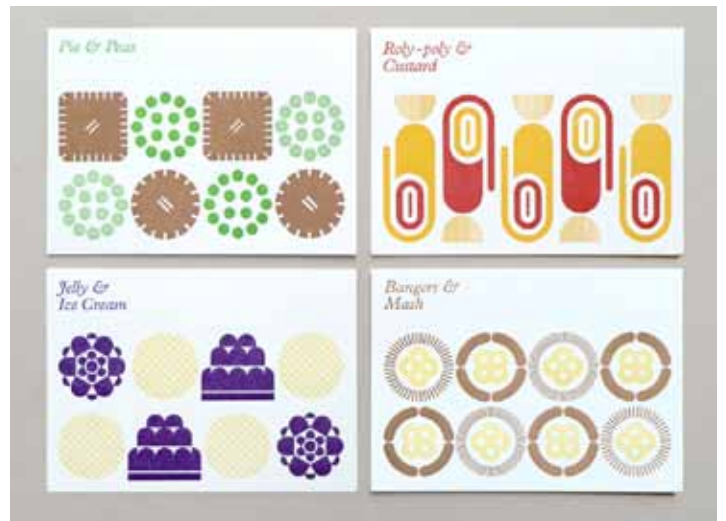

Dish of the Day Notecards

4 letterpressed designs
£6.75 for set of 8 in paper bag
or £1.50 per card

Celebrating the food of a traditional British caff!
With off white envelope.
Delicious with a cup of builders tea.