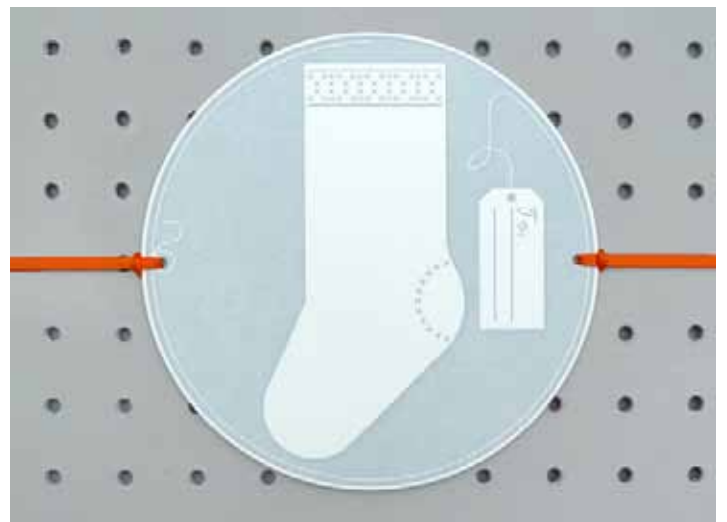

Stocking Filler Thaumatrope
Letterpress card discs with ribbon
With white envelope.
£1.75

Our take on the Victorian toy. Spin the card to fill the empty stocking with toys!