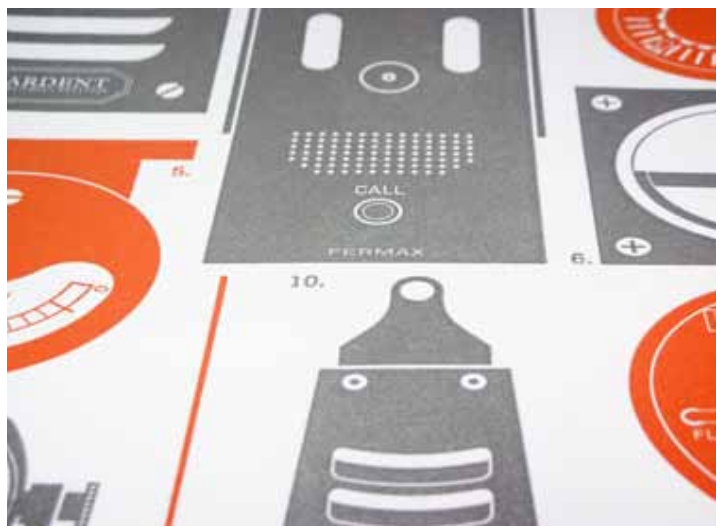

Geometry Set Notebooks

3 designs; ruler, protractor, set square
4.25x5.75"
Plain white pages.
£2.85 each

Each paper wrap has a foiled spine and is printed with a black geometry instrument.

Security Pattern Paper Bags
£2.00

Pack of 8 bags. 4 designs (2 of each). In a glassine envelope.

Price Tag Jotter
£3.25

A5 gridded jotter with loop staples, comes with a sheet of 11 giant price tag stickers for labelling/decorating.

Happiness Letterpress print