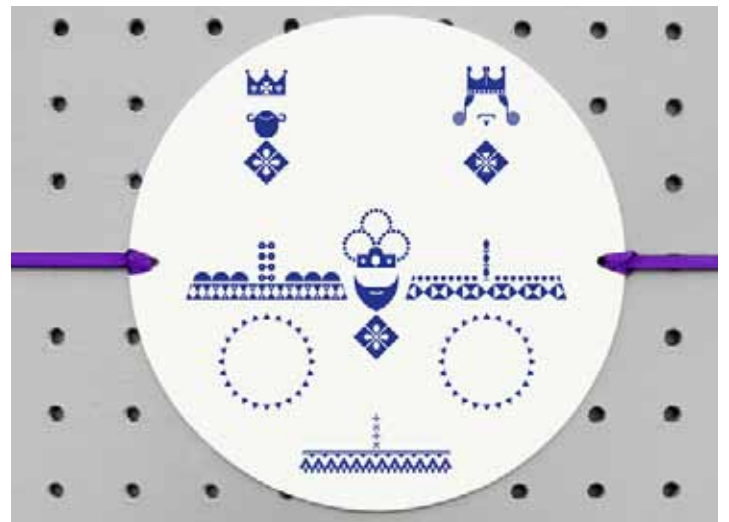

Angels/Kings Thaumatrope
Letterpress card discs with ribbon
With white envelope.
£1.75

Our take on the Victorian toy. Spin the card to change the angels into kings.