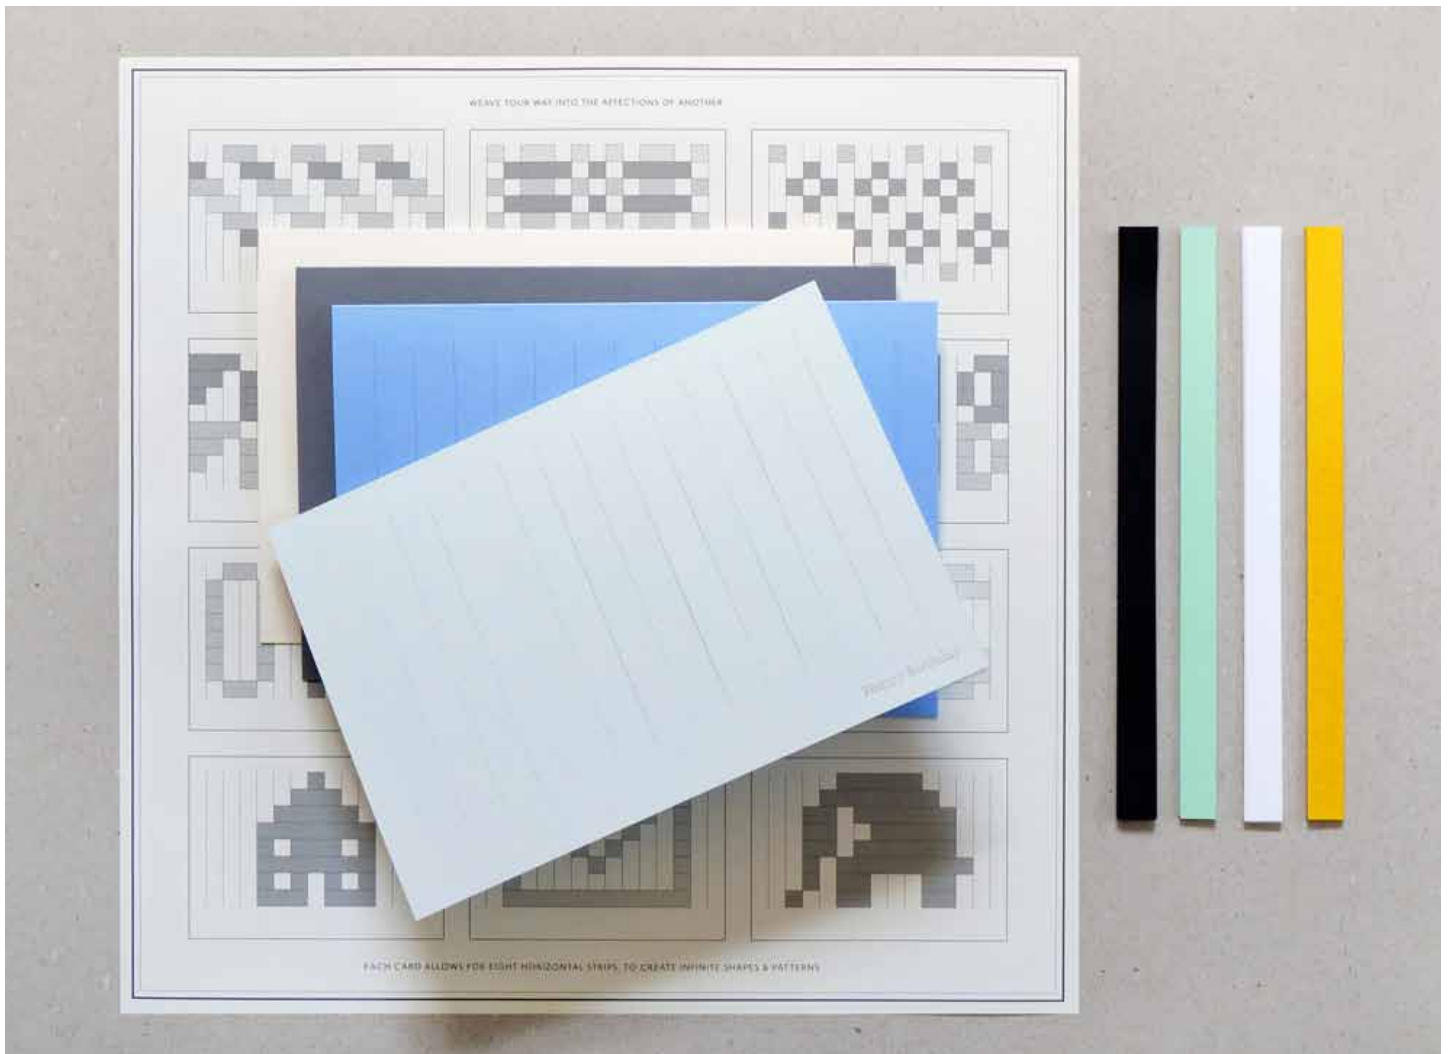

Paper Weave Card Set

4 foiled cards/ 40 paper strips
2 x happy birthday, 1 x congratulations,
1 x thank you
£5.00

The cards come wrapped in an instruction sheet.
A graphic, decorate your own card set.