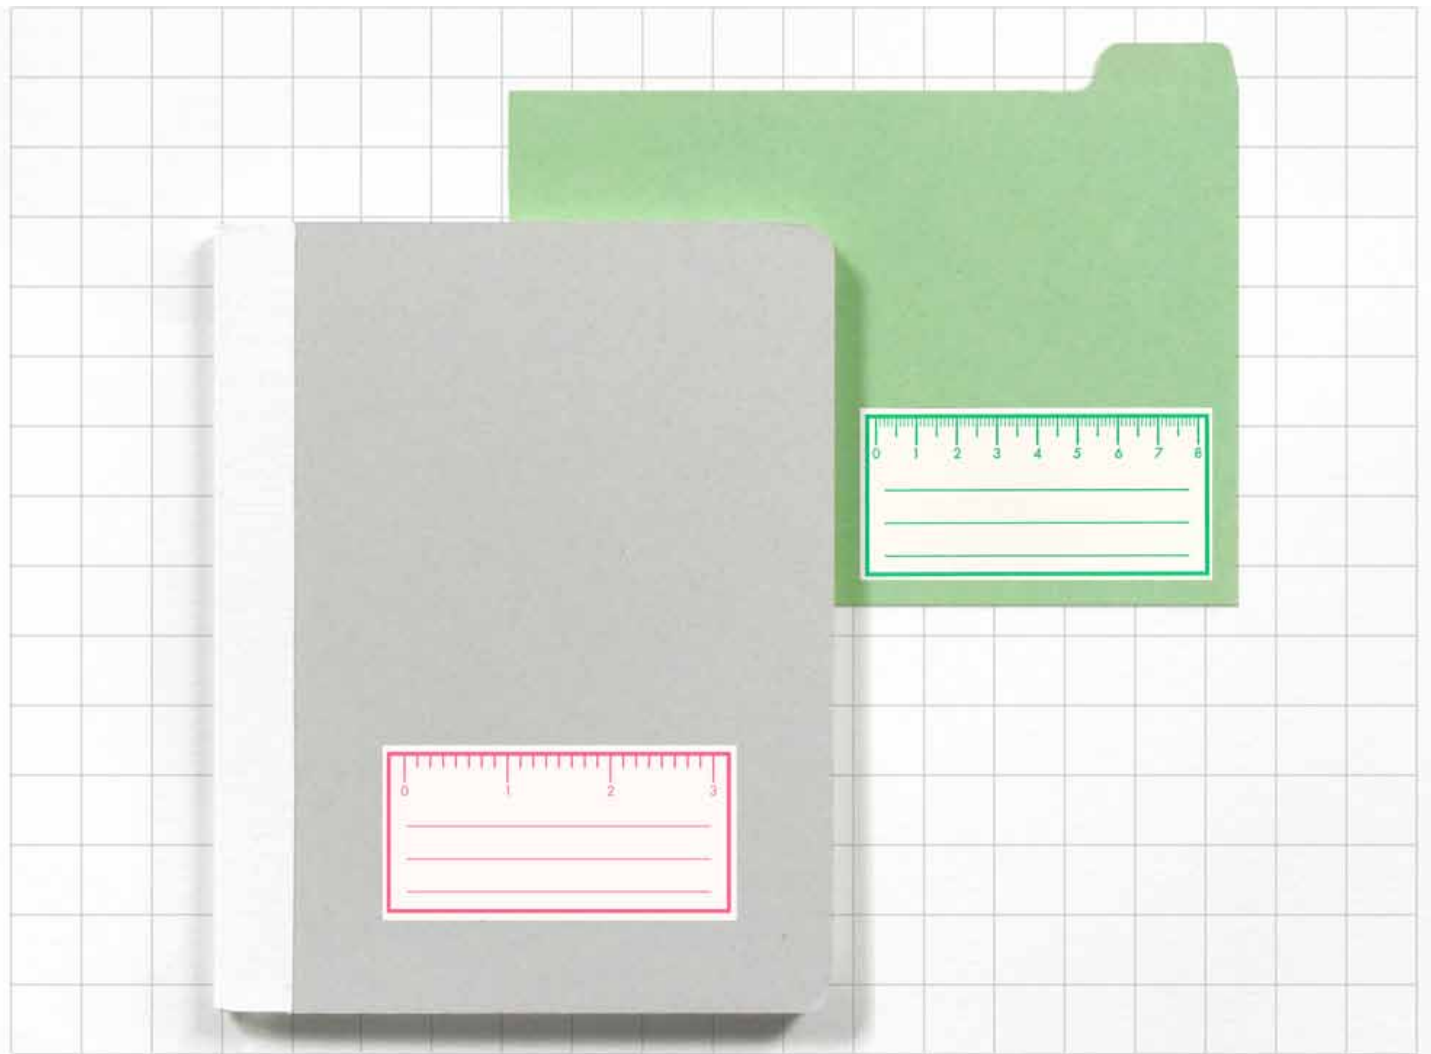

Letterpress Ruler Labels
£2.35

12 labels (4 sheets) in a grey envelope