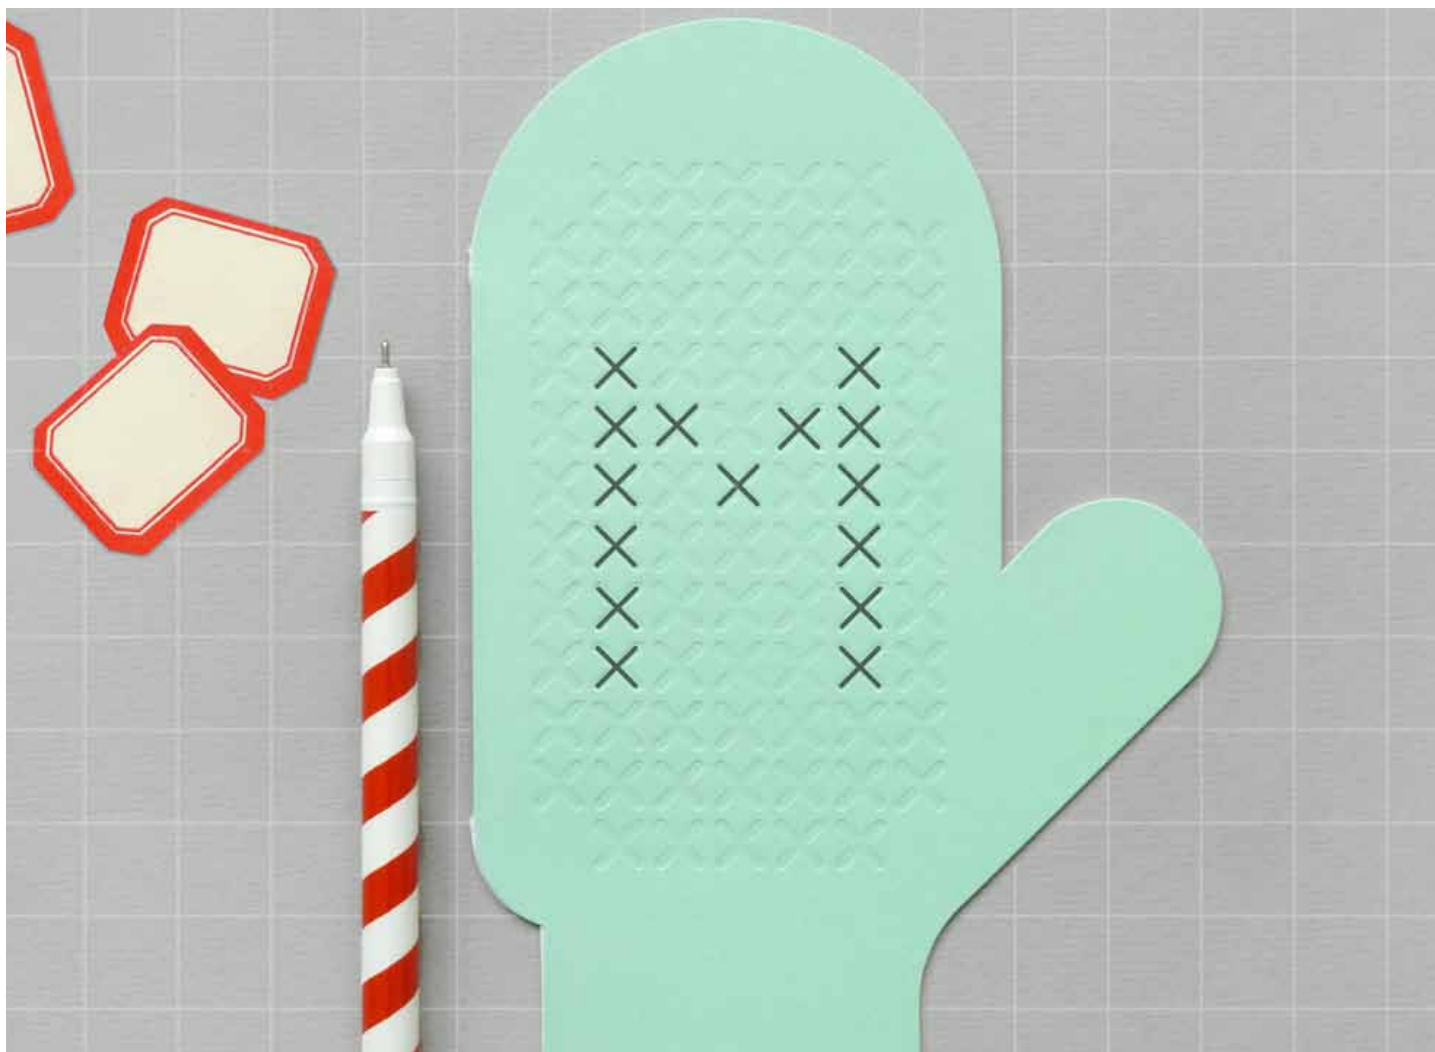

X Stitch Mitten Card
Embossed card in mint or pale blue.
With grey or white envelope
£1.60

Use a pen or crayon to create a letter or pattern in the cross stitch. 'Seasons Greetings' inside.