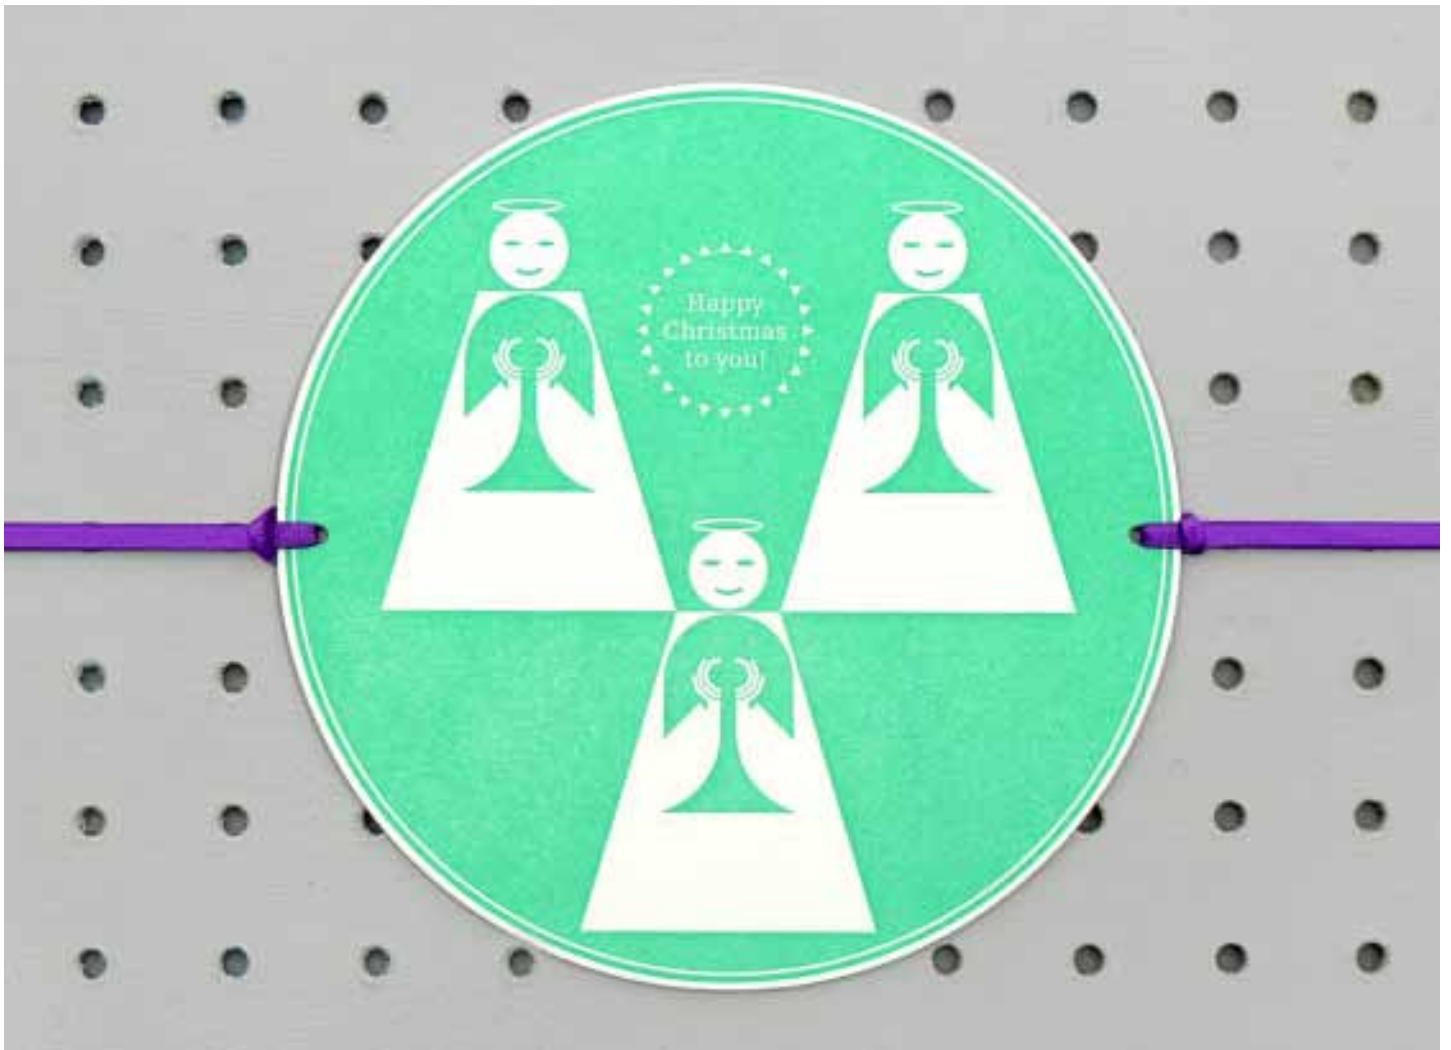

Angels/Kings Thaumatrope
Letterpress card discs with ribbon
With white envelope.
£1.75

Our take on the Victorian toy. Spin the card to change the angels into kings.