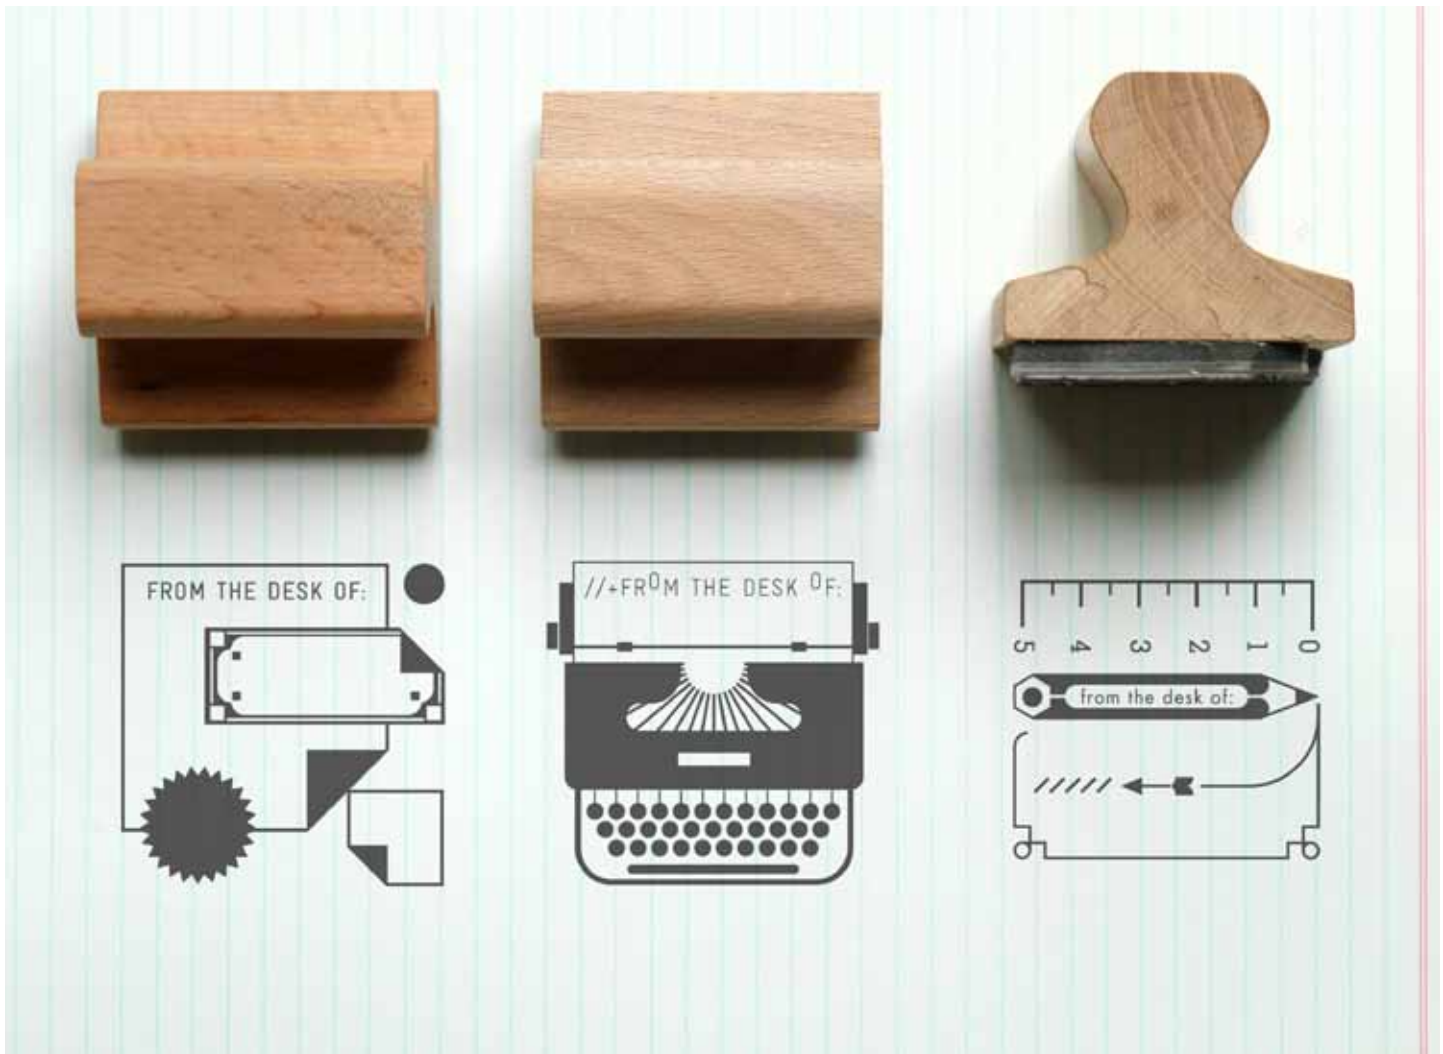

Letterpress Ruler Labels
£2.35

12 labels (4 sheets) in a grey envelope

From the desk of... rubber stamps
3 different designs
Beech block, made in England.
£4.00 each

Security Pattern Labels

4 different designs
2 of each
£2.25