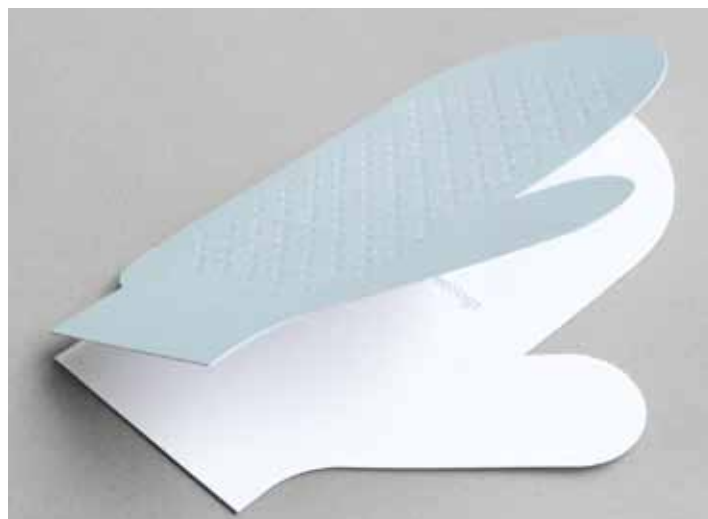

X Stitch Mitten Card
Embossed card in mint or pale blue.
With grey or white envelope
£1.60

Use a pen or crayon to create a letter or pattern in the cross stitch. 'Seasons Greetings' inside.