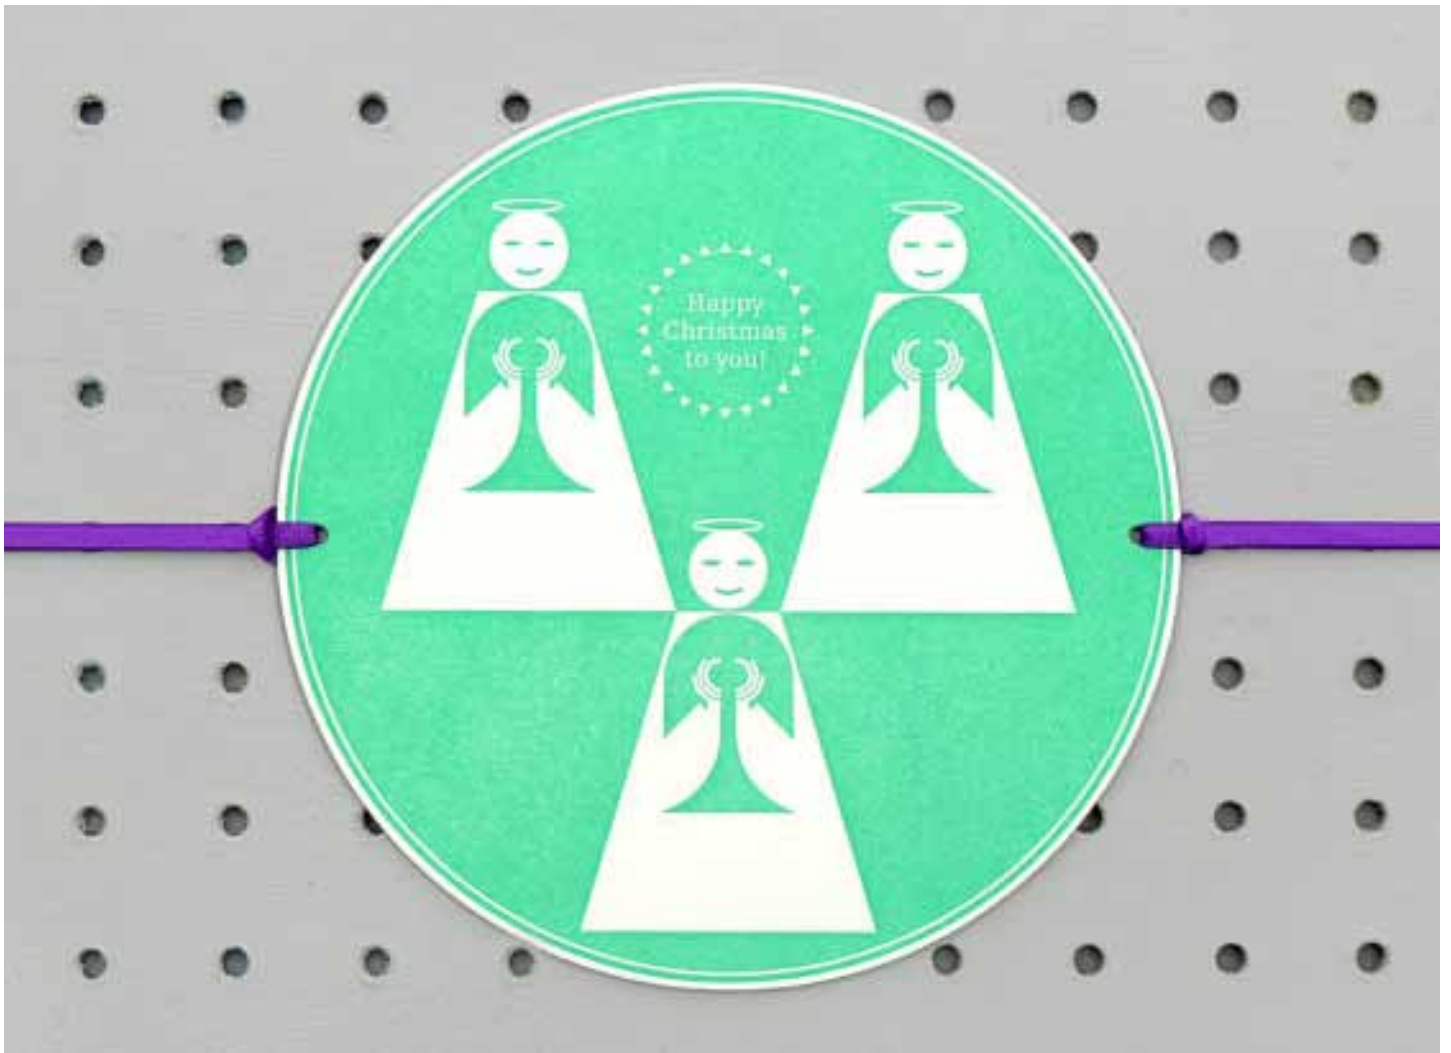

Angels/Kings Thaumatrope
Letterpress card discs with ribbon
With white envelope.
£1.75

Our take on the Victorian toy. Spin the card to change the angels into kings.