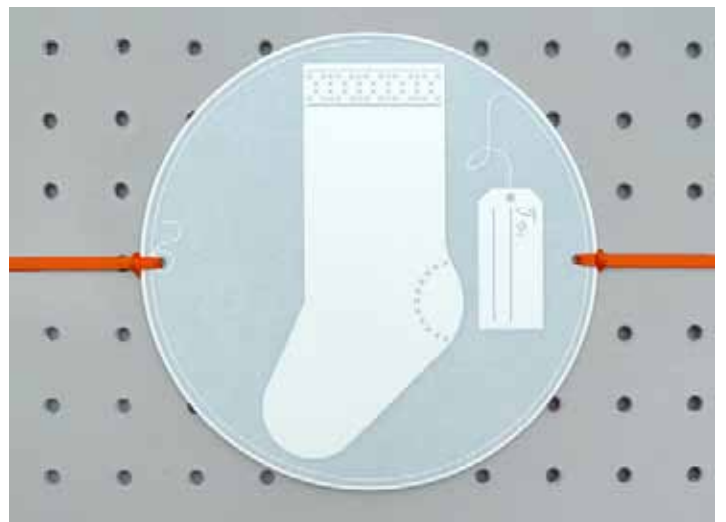

Stocking Filler Thaumatrope
Letterpress card discs with ribbon
With white envelope.
£1.75

Our take on the Victorian toy. Spin the card to fill the empty stocking with toys!