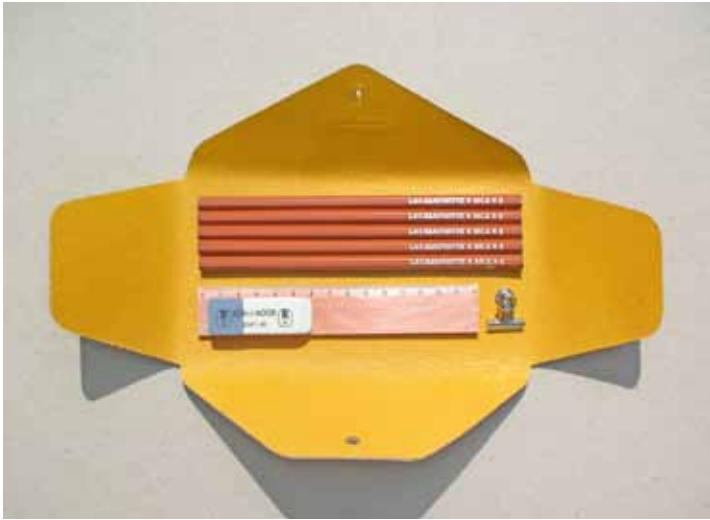

Homework Pencil Case

3 colours, 2mm leather
Made in London, hand finished
8x4" closed. £11.00

Embossed with various homework inspired diagrams and graphics.
Metal stud.