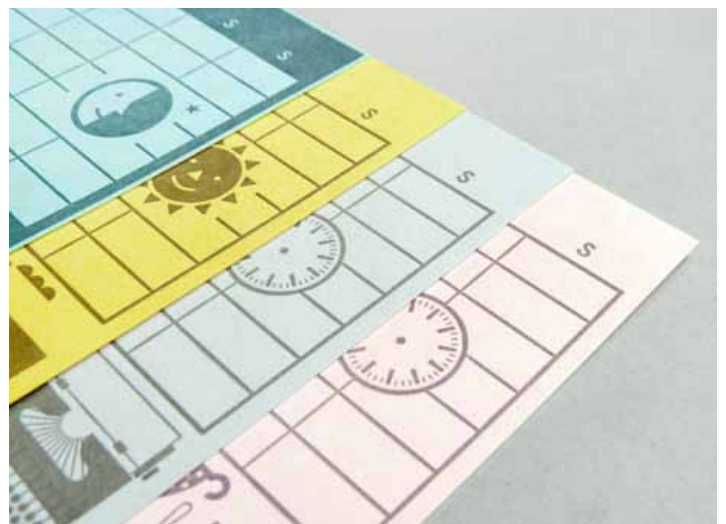

Letterpress Timetables

4 designs for planning homework & chores.

85p each.

Choose from space, earth, kitchen or desk.