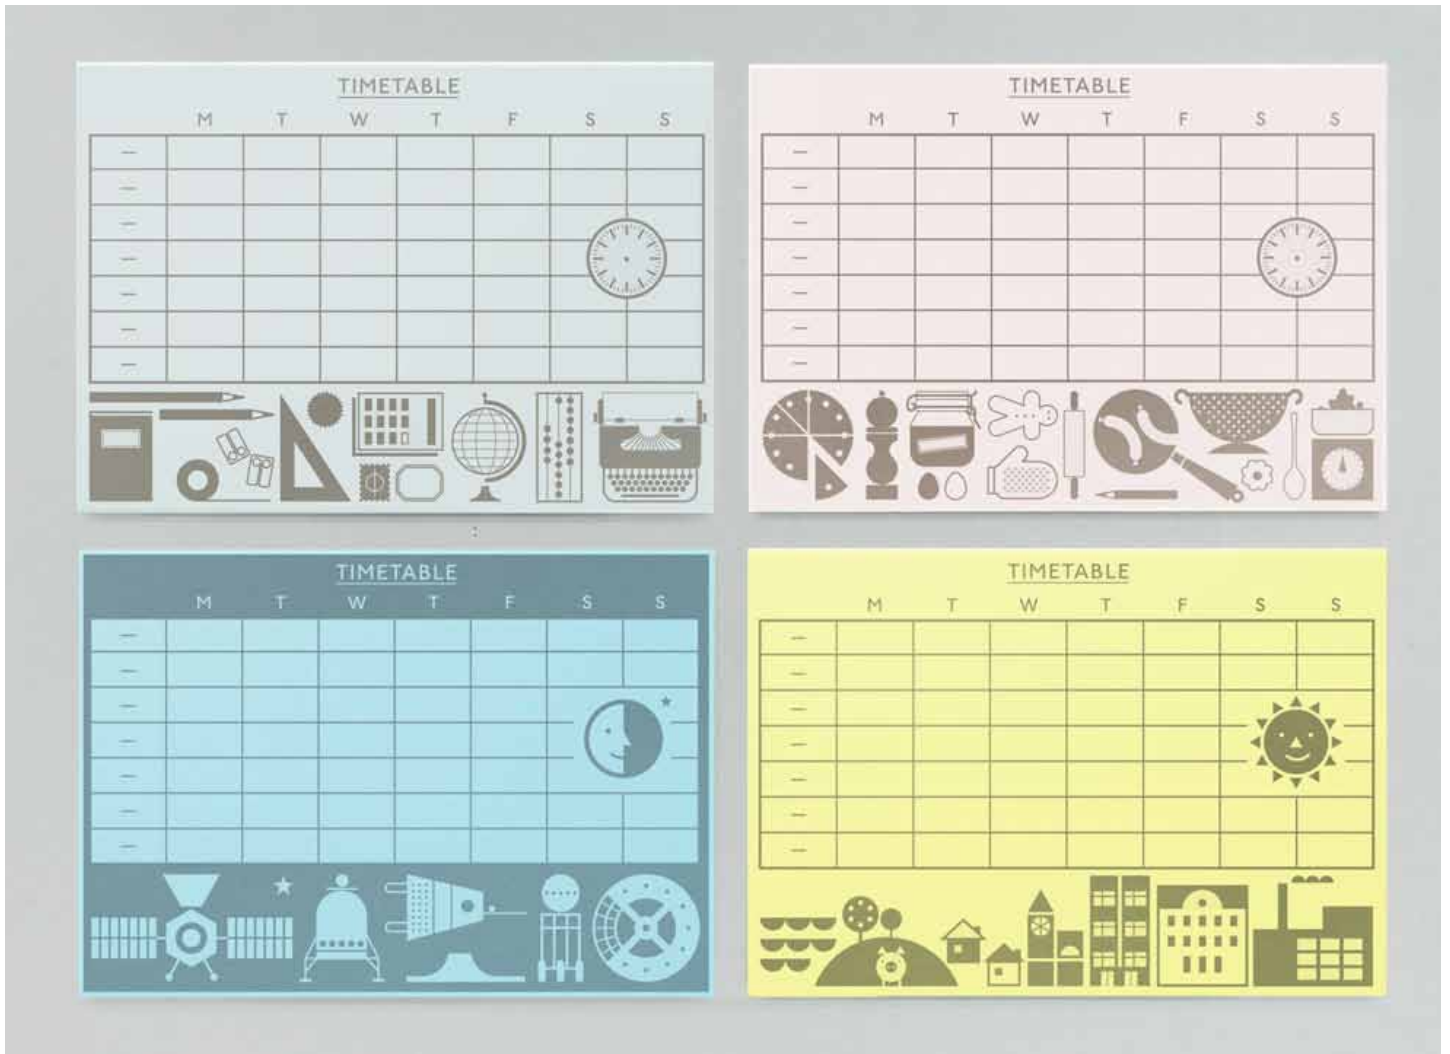

Letterpress Timetables

4 designs for planning homework & chores.

85p each.

Choose from space, earth, kitchen or desk.