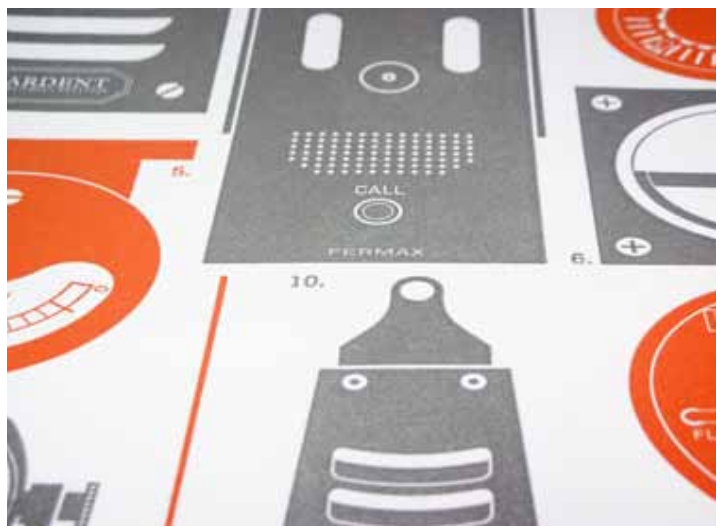

Happiness Letterpress print

A4, 300gsm white stock
Letterpressed in 2 colourways
£7.50 each