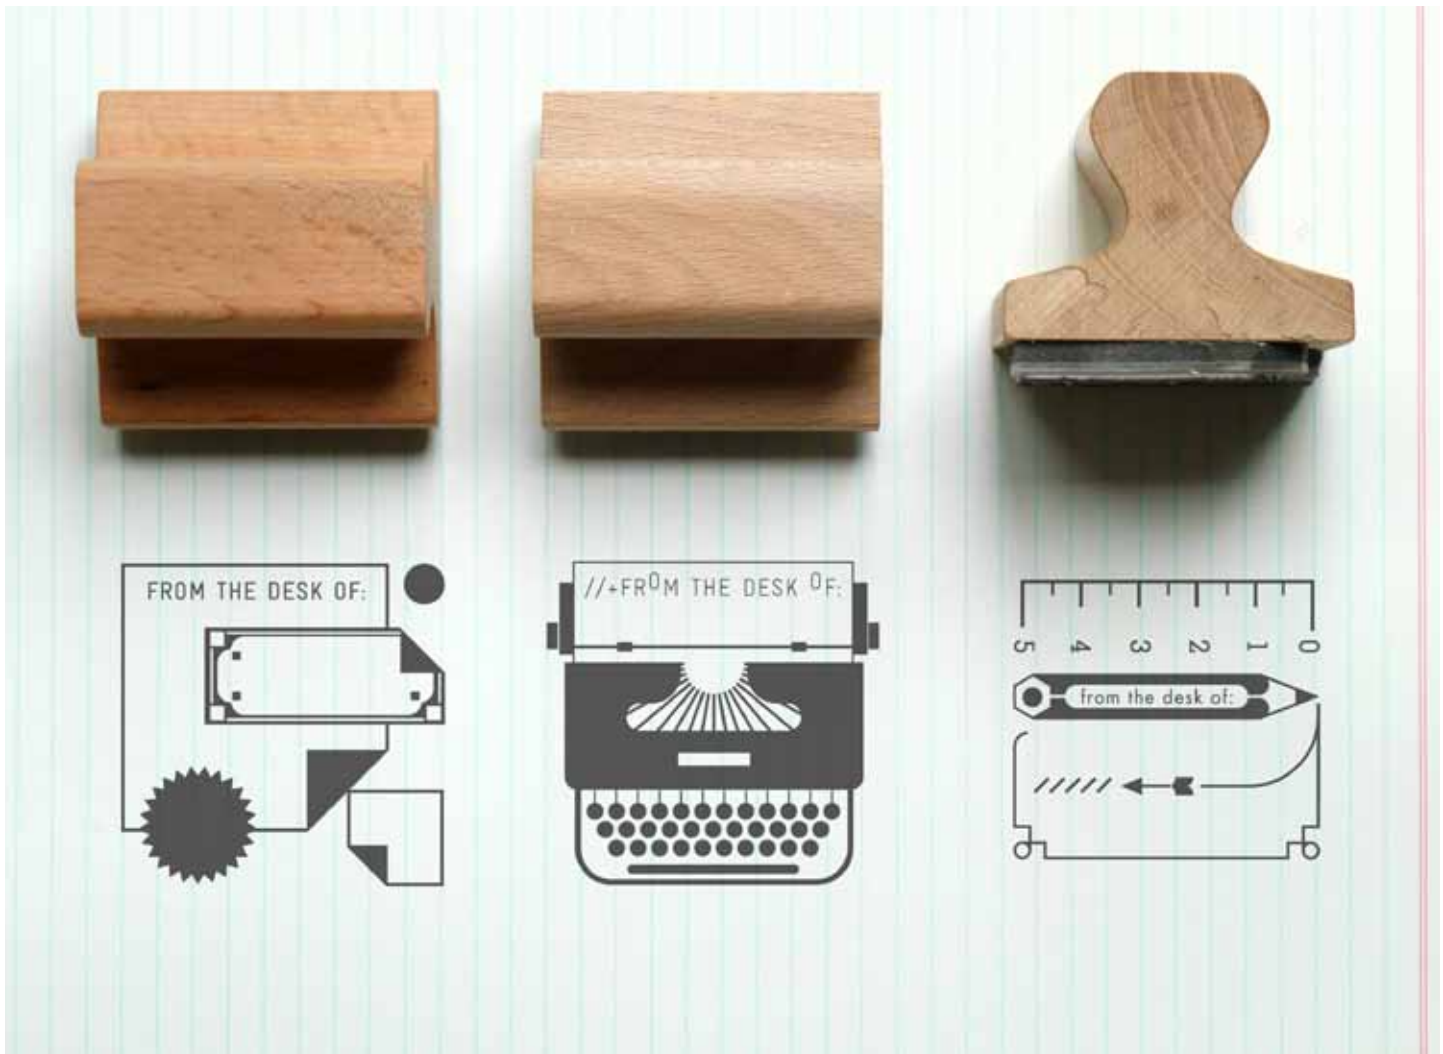

Letterpress Ruler Labels
£2.35

12 labels (4 sheets) in a grey envelope

From the desk of... rubber stamps
3 different designs
Beech block, made in England.
£4.00 each

King for the Day/Queen for the Day
£1.75