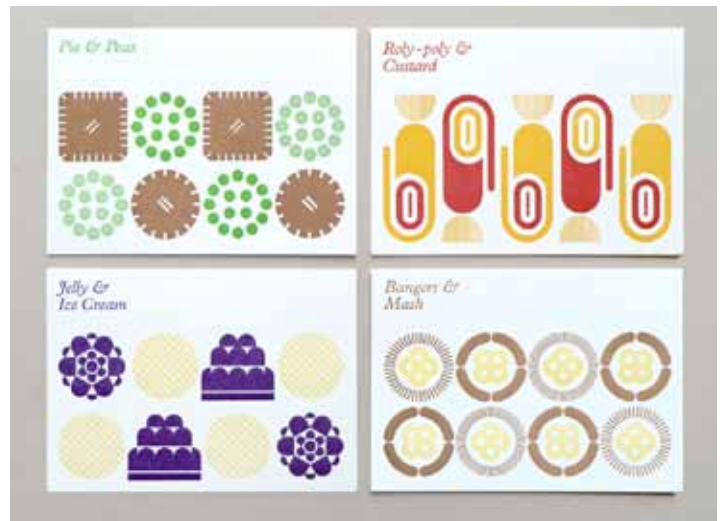

You are just my cup of tea.
£1.35

With grey envelope, foiled tea bag tag.

Thanks, you deserve a medal!
£1.25

With plain white envelope.

You're as cute as a button
£1.40

5" card, debossed, foiled with message on reverse.
In plain white envelope.

Pink Wafer Biscuit Card
£1.50

A supersize debossed card version of the iconic pink wafer biscuit. With foiled 'Happy Birthday' & cream envelope.

Happy Birthday! (5 languages)
£1.25

With plain white envelope.