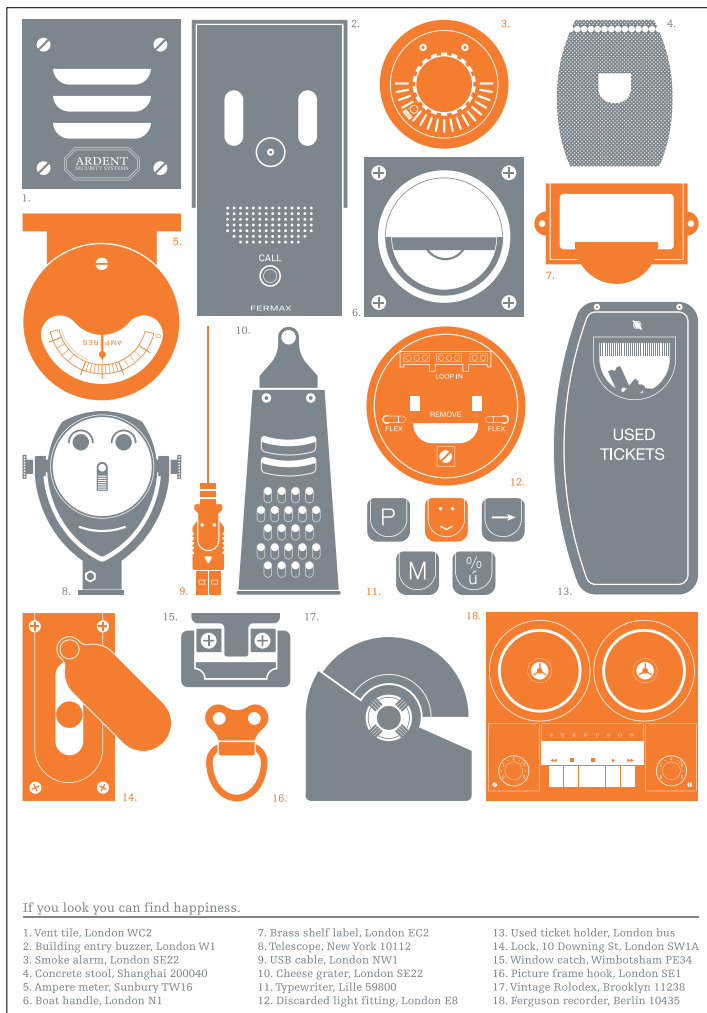

Geometry Set Notebooks

3 designs; ruler, protractor, set square
 4.25x5.75"
 Plain white pages.
 £2.85 each

Each paper wrap has a foiled spine and is printed with a black geometry instrument.

Security Pattern Paper Bags
£2.00

Pack of 8 bags. 4 designs (2 of each). In a glassine envelope.

Price Tag Jotter
£3.25

A5 gridded jotter with loop staples, comes with a sheet of 11 giant price tag stickers for labelling/decorating.

Happiness Letterpress print